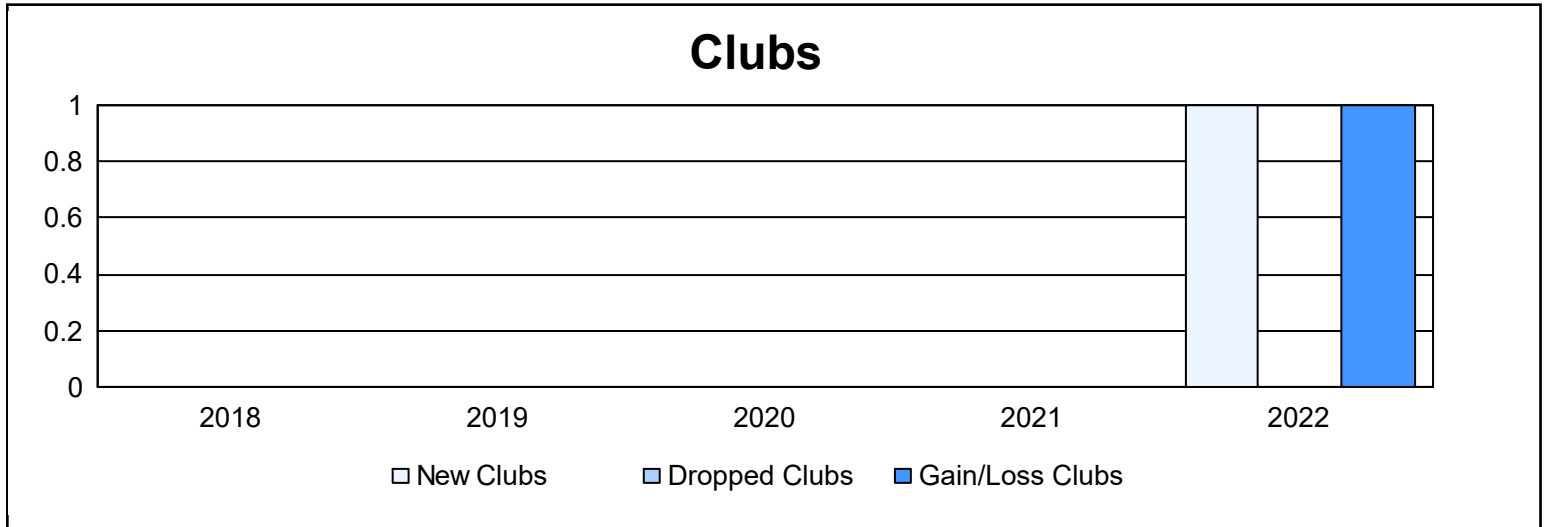

Year	New Clubs	Dropped Clubs	Gain/Loss Clubs	New Members	Charter Members	Reinstate Members	Transfer Members	Total Member Added	Total Members Dropped	Gain/Loss Members
2017-2018	0	0	0	83	0	0	4	87	72	15
2018-2019	0	0	0	71	0	0	2	73	78	-5
2019-2020	0	0	0	62	0	0	6	68	62	6
2020-2021	0	0	0	32	0	2	3	37	63	-26
2021-2022	1	0	1	63	25	2	4	94	90	4
<b>Average</b>	<b>0</b>	<b>0</b>	<b>0</b>	<b>62</b>	<b>5</b>	<b>1</b>	<b>4</b>	<b>72</b>	<b>73</b>	<b>-1</b>

### Membership Composition June 2022 Cumulative