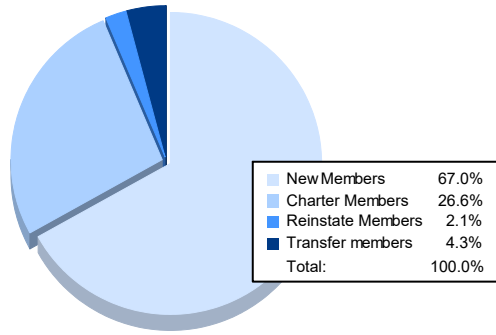

Year	New Clubs	Dropped Clubs	Gain/Loss Clubs	New Members	Charter Members	Reinstate Members	Transfer Members	Total Member Added	Total Members Dropped	Gain/Loss Members
2017-2018	0	0	0	83	0	0	4	87	72	15
2018-2019	0	0	0	71	0	0	2	73	78	-5
2019-2020	0	0	0	62	0	0	6	68	62	6
2020-2021	0	0	0	32	0	2	3	37	63	-26
2021-2022	1	0	1	63	25	2	4	94	90	4
<b>Average</b>	<b>0</b>	<b>0</b>	<b>0</b>	<b>62</b>	<b>5</b>	<b>1</b>	<b>4</b>	<b>72</b>	<b>73</b>	<b>-1</b>

### Membership Composition June 2022 Cumulative